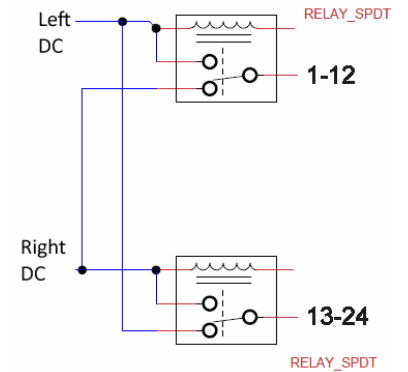

2 DC inputs

failover relays

Power supply options	Voltage	Power configuration	802.3af Class 1	802.3af Class 3	802.3at Class 4
60 watts	48 volts	low cost	12 phones		
Dual 60 watts	48volts	Redundant	24 phones		
120 watts	48v for 8023af 56v for 802.3at	Medium power		9 Wifi access points	5 WiFi AP's
Dual 120 watts	48v for 8023af 56v for 802.3at	Load balanced		24 Wifi access points	10 WiFi AP's