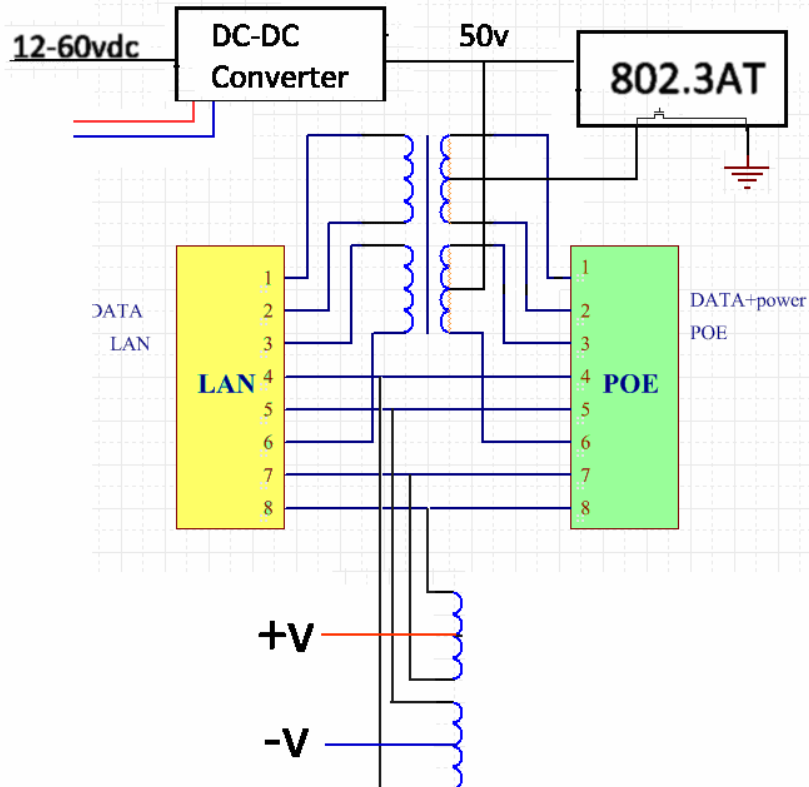

PoE World

World Class
Injectors Switches Splitters
Extenders Testers

Our Locations and Partners :

PoE-Texas
Austin Texas

PoE-World
Shenzhen
China

<http://poe-world.com>

GAT-50v30w-v2 Injector
30 watts boost
DC or Passive PoE Input
802.3at output

- 1 Port Gigabit Ethernet
 - 1 Shielded RJ-45 LAN with Passive PoE
 - 1 Shielded RJ-45 LAN with 802.3at
- 10/100/1000 data rates
- Size: 3 x 1.3 x .8 inches (76 mm x 29mm x 22mm)
- Wall mount
- Use with any Ethernet switch
- Standard power connector
 - 2.1mm x 5.5mm
- Mode A output operation
 - pins 3-6 (+)
 - pins 1-2 (-)
- Mode B passive PoE input or simple DC

- LED status indicator
- Operating Temperature
 - 0 to 65 deg C
- Ideal for IP Cameras, VOIP phone, WiFi Access Points
- Technical support: poe-world.com
- 802.3AT and 802.3AF
 - auto-negotiation
 - powers 802.3af / 802.3at
 - 50 volts output
- 12 volts to 60 volts input
 - 2.1mm barrel connector
- Maximum power out - 30 watts