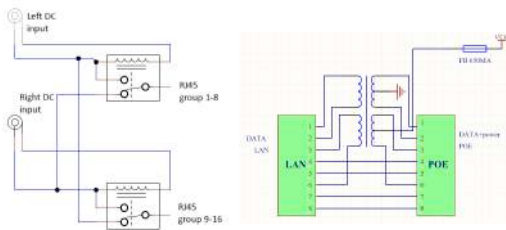

**GPOE-16A-1U load balancing  
Gigabit PoE injector with mode A and split backplane**

- 16 Port Gigabit Ethernet Injector
  - 16 Shielded RJ-45 LAN
  - 16 Shielded RJ-45 LAN+POE
  - all 4 data pairs active for gigabit data rates
  - shared data and power via transformer isolated power injection on mode A pairs

- 1U high standard rack mount (1.75 x 19 x 2 inches)
- 650 ma automatic resettable fuse on each port
- Power is equally shared as needed by the devices
- Use with any Ethernet switch – passes all management info transparently
- 4 LED status indicators - - 1 master power GREEN LED
  - for each group of 4 POE sockets:

0 to 100 ma	100 to 1000 ma	over 1000 ma
Off	GREEN	Yellow

- Ideal for IP Cameras, VOIP phone, WiFi Access Points with 802.3af or 802.3at or passive
- Technical support: poe-world.com
- Power supply range 24 to 56 volts
  - Dual Power supply inputs (2.1mm x 5.5mm) see table below
  - we offer kits with power supplies
- Environmental
  - operating temperature range – 0 to 50 deg C
  - storage temperature range – 0 to 50 deg C
  - relative humidity range – 5 to 90% non condensing
  - FCC rules – there are no RF emitting devices in the design
  - the device is PELV per NFPA standard 79, protected extra low voltage
  - no cooling is required, no fans. Quiet operation
- Use either power input – if two supplies are used, each half receives power from that side only