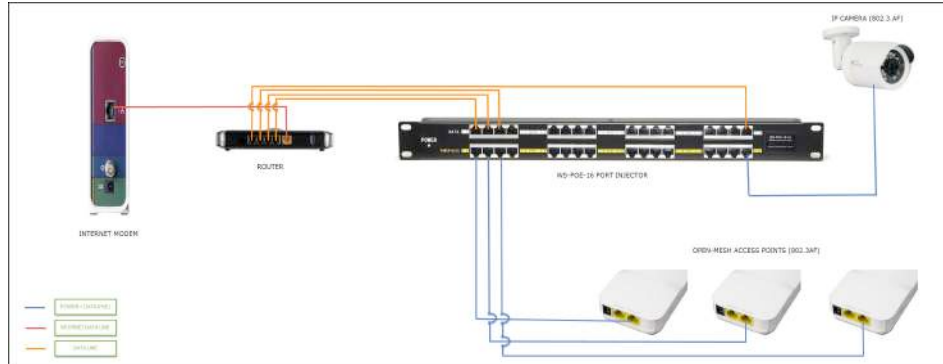

**GPOE-16A-1U load balancing  
Gigabit PoE injector with mode A and split backplane**

- 16 Port Gigabit Ethernet Injector
  - 16 Shielded RJ-45 LAN
  - 16 Shielded RJ-45 LAN+POE
  - all 4 data pairs active for gigabit data rates
  - shared data and power via transformer isolated power injection on mode A pairs

- 1U high standard rack mount (1.75 x 19 x 2 inches)
- 650 ma automatic resettable fuse on each port
- Power is equally shared as needed by the devices
- Use with any Ethernet switch – passes all management info transparently
- 4 LED status indicators - - 1 master power GREEN LED
  - for each group of 4 POE sockets:

0 to 100 ma	100 to 1000 ma	over 1000 ma
Off	GREEN	Yellow

- Ideal for IP Cameras, VOIP phone, WiFi Access Points with 802.3af or 802.3at or passive
- Technical support: poe-world.com
- Power supply range 24 to 56 volts
  - Dual Power supply inputs (2.1mm x 5.5mm) see table below
  - we offer kits with power supplies
- Environmental
  - operating temperature range – 0 to 50 deg C
  - storage temperature range – 0 to 50 deg C
  - relative humidity range – 5 to 90% non condensing
  - FCC rules – there are no RF emitting devices in the design
  - the device is PELV per NFPA standard 79, protected extra low voltage
  - no cooling is required, no fans. Quiet operation
- Use either power input – if two supplies are used, each half receives power from that side only