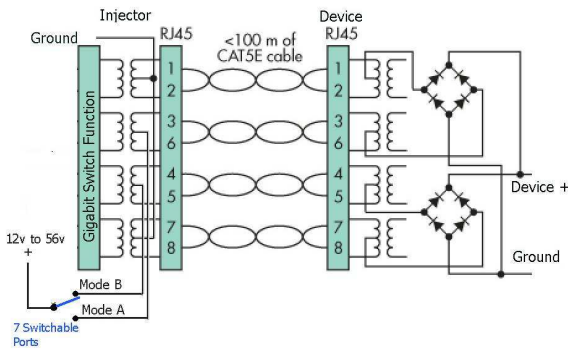

# WS-GPOES-8-7

**8 Port gigabit switch with 7 PoE outputs**

- 8 port 10/100/1000 Ethernet Switch, vlan transparent, unmanaged
- 7 Data out ports with passive PoE, Mode A or Mode B each port switch selectable A or B
- 1 Data input "uplink" port
- Hi speed switching – uses proven RTL8370 switch IC
- All 8 ports have shielded RJ-45 connectors
- 650 ma self resetting fuse / current limiter per port
- External power supply inputs – 11v to 56v use 48v and mode A for IP phones and IP Cameras use 24v and mode B for Mikrotik and Ubiquiti and OM2P
- PoE Repeater mode – the uplink port can also be PoE in with 30 watts use a WS-POE-1-WM to inject remote power to the uplink port
- 2 power supply inputs
  - 2.1mm DC input plug in back
  - Power via uplink RJ-45 PoE in + Data
- Compact size = 175 x 82 x 28 mm ( plus mounting tabs 2 x 9 x 82 mm). Rack mount optional