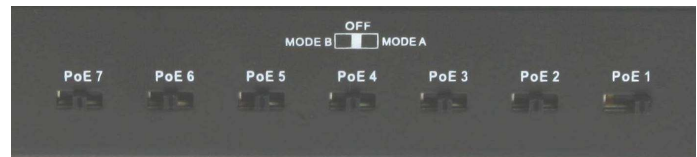

# WS-GPOES-8-7

**8 Port gigabit switch with 7 PoE outputs**

- 8 port 10/100/1000 Ethernet Switch, vlan transparent, unmanaged
- 7 Data out ports with passive PoE, Mode A or Mode B each port switch selectable A or B
- 1 Data input "uplink" port
- Hi speed switching – uses proven RTL8370 switch IC
- All 8 ports have shielded RJ-45 connectors
- 650 ma self resetting fuse / current limiter per port
- External power supply inputs – 11v to 56v use 48v and mode A for IP phones and IP Cameras use 24v and mode B for Mikrotik and Ubiquiti and OM2P
- PoE Repeater mode – the uplink port can also be PoE in with 30 watts use a WS-POE-1-WM to inject remote power to the uplink port
- 2 power supply inputs
  - 2.1mm DC input plug in back
  - Power via uplink RJ-45 PoE in + Data
- Compact size = 175 x 82 x 28 mm ( plus mounting tabs 2 x 9 x 82 mm). Rack mount optional