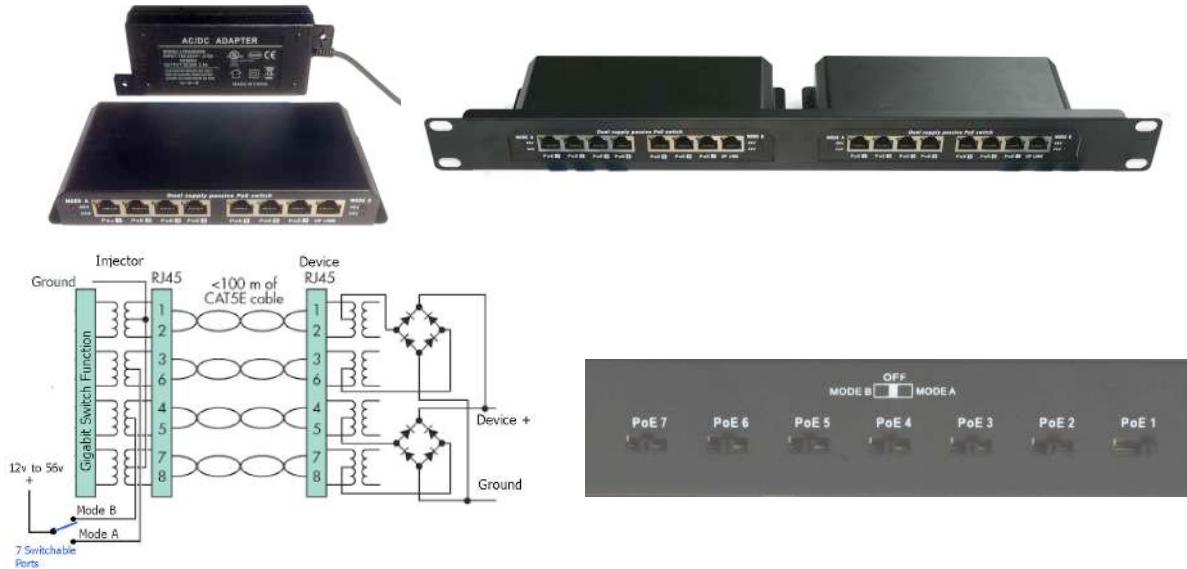

GPOES-8-7

8 Port gigabit switch with 7 PoE outputs

- 8 port 10/100/1000 Ethernet Switch, vlan transparent, unmanaged
- 7 Data out ports with passive PoE, Mode A or Mode B each port switch selectable A or B
- 1 Data input "uplink" port
- Hi speed switching - uses proven RTL8370 switch IC
- All 8 ports have shielded RJ-45 connectors
- 650 ma self resetting fuse / current limiter per port
- External power supply inputs - 11v to 56v use 48v and mode A for IP phones and IP Cameras use 24v and mode B for Mikrotik and Ubiquiti and OM2P
- PoE Repeater mode - the uplink port can also be PoE in with 30 watts use a WS-POE-1-WM to inject remote power to the uplink port
- 2 power supply inputs
 - 2.1mm DC input plug in back
 - Power via uplink RJ-45 PoE in + Data
- Compact size = 175 x 82 x 28 mm (plus mounting tabs 2 x 9 x 82 mm). Rack mount optional