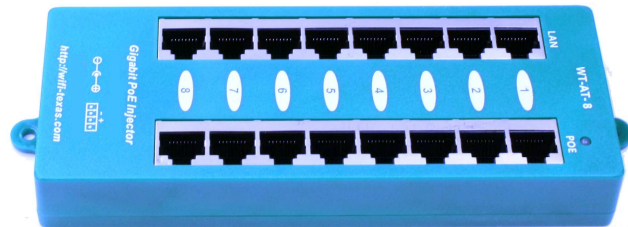

# PoE World

World Class  
Injectors Switches Splitters  
Extenders Testers

12/16/24 Passive Port PoE injector – shielded RJ-45, dual power supply

16 Port 10/100/1000 802.3at dual power supply

4 and 8 Port 10/100

4 and 8 Port Gigabit mode B

**802.3af and 802.3at  
to  
24 volt gigabit splitters**

**Gigabit PoE range  
Extenders**

Wall or rack mount 24 volt PoE switches