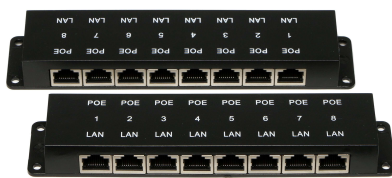

# PoE World

World Class  
Injectors Switches Splitters  
Extenders Testers

12/16/24 Passive Port PoE injector – shielded RJ-45, dual power supply

16 Port 10/100/1000 802.3at dual power supply

4 and 8 Port 10/100

4 and 8 Port Gigabit mode B

**802.3af and 802.3at  
to  
24 volt gigabit splitters**

**Gigabit PoE range  
Extenders**

Wall or rack mount 24 volt PoE switches