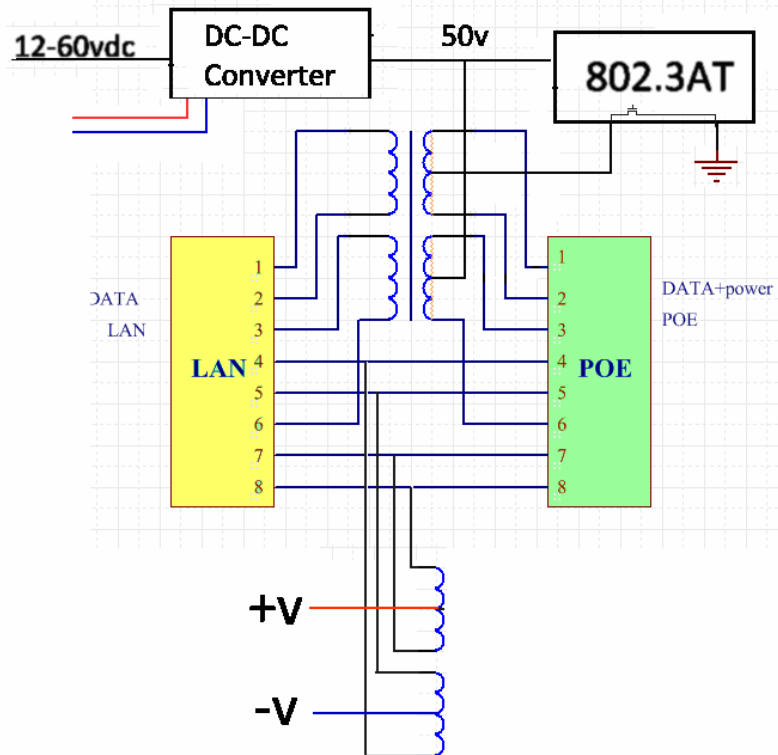

PoE World

World Class
Injectors Switches Splitters
Extenders Testers

Our Locations and Partners :

PoE-Texas
Austin Texas

PoE-World
Shenzhen
China

<http://poe-world.com>

GAT-50v30w-v2 Injector

10/100/1000/2.5G

30 watts

DC or Passive PoE Input

802.3at output

- 1 Port Gigabit Ethernet
 - 1 Shielded RJ-45 LAN with Passive PoE
 - 1 Shielded RJ-45 LAN with 802.3at
- 10/100/1000/2.5G data rates
- Size: 3 x 1.3 x .8 inches (76 mm x 29mm x 22mm)
- Wall mount
- Use with any Ethernet switch
- Standard power connector
 - 2.1mm x 5.5mm
- Mode A output operation
 - pins 3-6 (+)
 - pins 1-2 (-)
- Mode B passive PoE input or simple DC

- LED status indicator
- Operating Temperature
 - 0 to 65 deg C
- Ideal for IP Cameras, VOIP phone, WiFi Access Points
- Technical support: poe-world.com
- 802.3AT and 802.3AF
 - auto-negotiation
 - powers 802.3af / 802.3at
 - 50 volts output
- 12 volts to 60 volts input
 - 2.1mm barrel connector
- Maximum power out - 30 watts